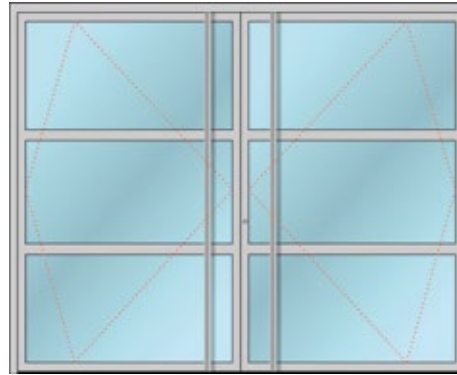

Door with sandblasted glass.
Custom "Bar" handle.

■ GLAZED DOORS | ΔΙΑΣΤΑΣΕΙΣ / DIMENSIONS

Single Leaf - A
(Maximum 1500 X 2500 mm)

Single Leaf - B

Double Leaf

With Sidelights - A

With Sidelights - B

With Top and Sidelights - A