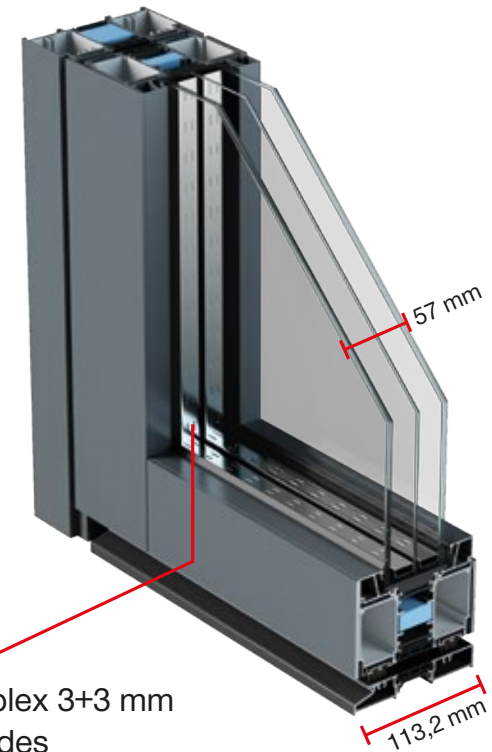

MINIMUM DIMENSIONS: W 140 X H 220 cm - **MAXIMUM DIMENSIONS:** W 200 X H 300 cm

Other available door types

 <p>Single Door with one side panel</p>	 <p>Single Door with two side panel</p>	 <p>Single Door with three side panel</p>	 <p>Single Door with central hinge</p>	 <p>Double Door</p>
--------------------------------------------------------------------------------------------------------------------------------	--------------------------------------------------------------------------------------------------------------------------------	-----------------------------------------------------------------------------------------------------------------------------------	---------------------------------------------------------------------------------------------------------------------------------	----------------------------------------------------------------------------------------------------------

Door with sandblasted glass.
Custom "Bar" handle.

■ GLAZED DOORS | ΔΙΑΣΤΑΣΕΙΣ / DIMENSIONS

Single Leaf - A
(Maximum 1500 X 2500 mm)

Single Leaf - B

Double Leaf

With Sidelights - A

With Sidelights - B

With Top and Sidelights - A

With Top and Sidelights - B

Technical Data

Minimum Dimensions

Width: 1400 mm

Height: 2000 mm

Maximum Dimensions

Width: 2000 mm - Height: 2500 mm

Width: 1600 mm - Height: 3000 mm

Glass

Triple, Triplex 3+3 mm
on both sides

SUPERIOR **PIVOT** DIMENSIONS ■

Small
140 X 250 cm

Standard Max
up to / έως: 200 X 300 cm

eXtra Large
up to / έως: 160 X 400 cm

■ ΕΞΩΤΕΡΙΚΑ ΧΕΡΟΥΛΙΑ / EXTERNAL HANDLES