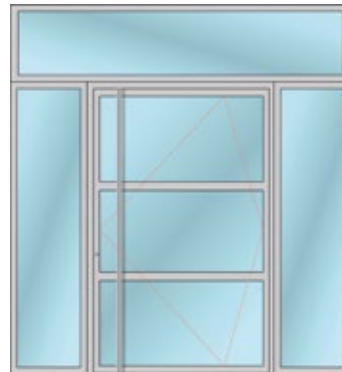

Door with sandblasted glass.
Custom "Bar" handle.

■ GLAZED DOORS | ΔΙΑΣΤΑΣΕΙΣ / DIMENSIONS

Single Leaf - A
(Maximum 1500 X 2500 mm)

Single Leaf - B

Double Leaf

With Sidelights - A

With Sidelights - B

With Top and Sidelights - A