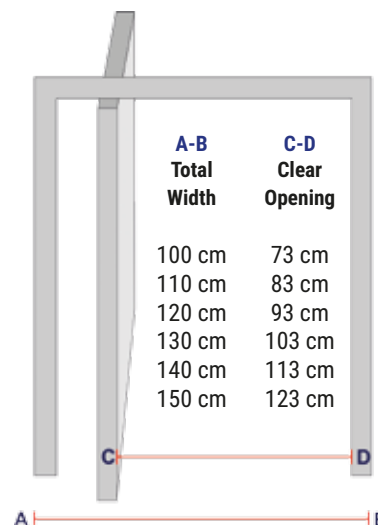

PIVOT Solution

Door System
Türsysteme
Sistema di porta
Système de porte

Profiles & Certificates // Profile und Zertificate Profili & Certificati // Profils et Certificats

Triple - Triplex Glazed
Triple Insulation
Triple Security

MAX 3

TEHNI triple/triplex glazing system

ISOMAX

Profile insulation to the MAX

Burglar Resistance

RC3

Thermal Transmittance (Ud)

0,76 W/(m².K)

Air Permeability

Class 3

Resistance to wind load

Class C3

Watertightness

Class 1A

Sound Insulation

31,0 (-1;-4) dB

MAX 1500 X 3000 mm
MIN 1000 X 2000 mm